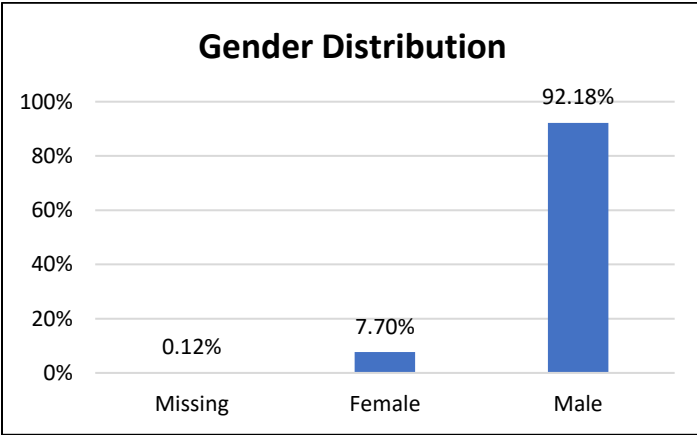

Pretrial Services Weekly Report

Electronic Monitoring Population Demographics 4/29/2022

Radio Frequency Monitoring (RF) population:	844
GPS Monitoring population:	850

Radio Frequency Monitoring